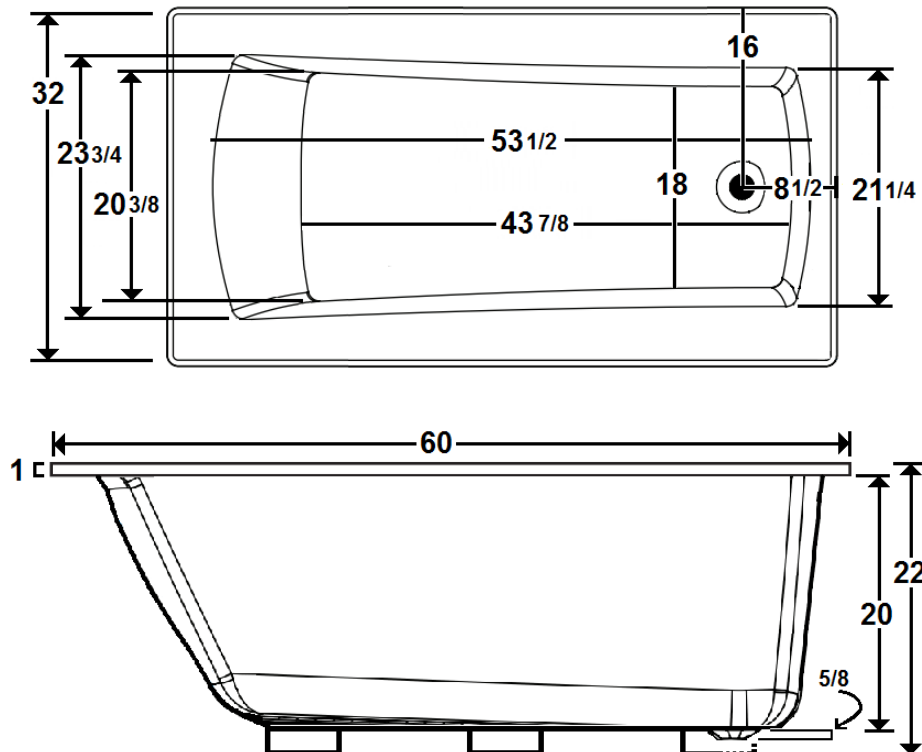

## 60" x 32" Drop-In Acrylic Tub

Model Number  
**6032BT064**  
Drop-In Soaker in White

**\*All dimensions are +/- 1/2" and subject to change without notice\***

### Technical Information

- Weight: 106 lbs.
- Water Depth to Overflow: 16 1/4"
- Water Capacity: 61 gal.
- Sump Dimension: 43 7/8" x 20 3/8"